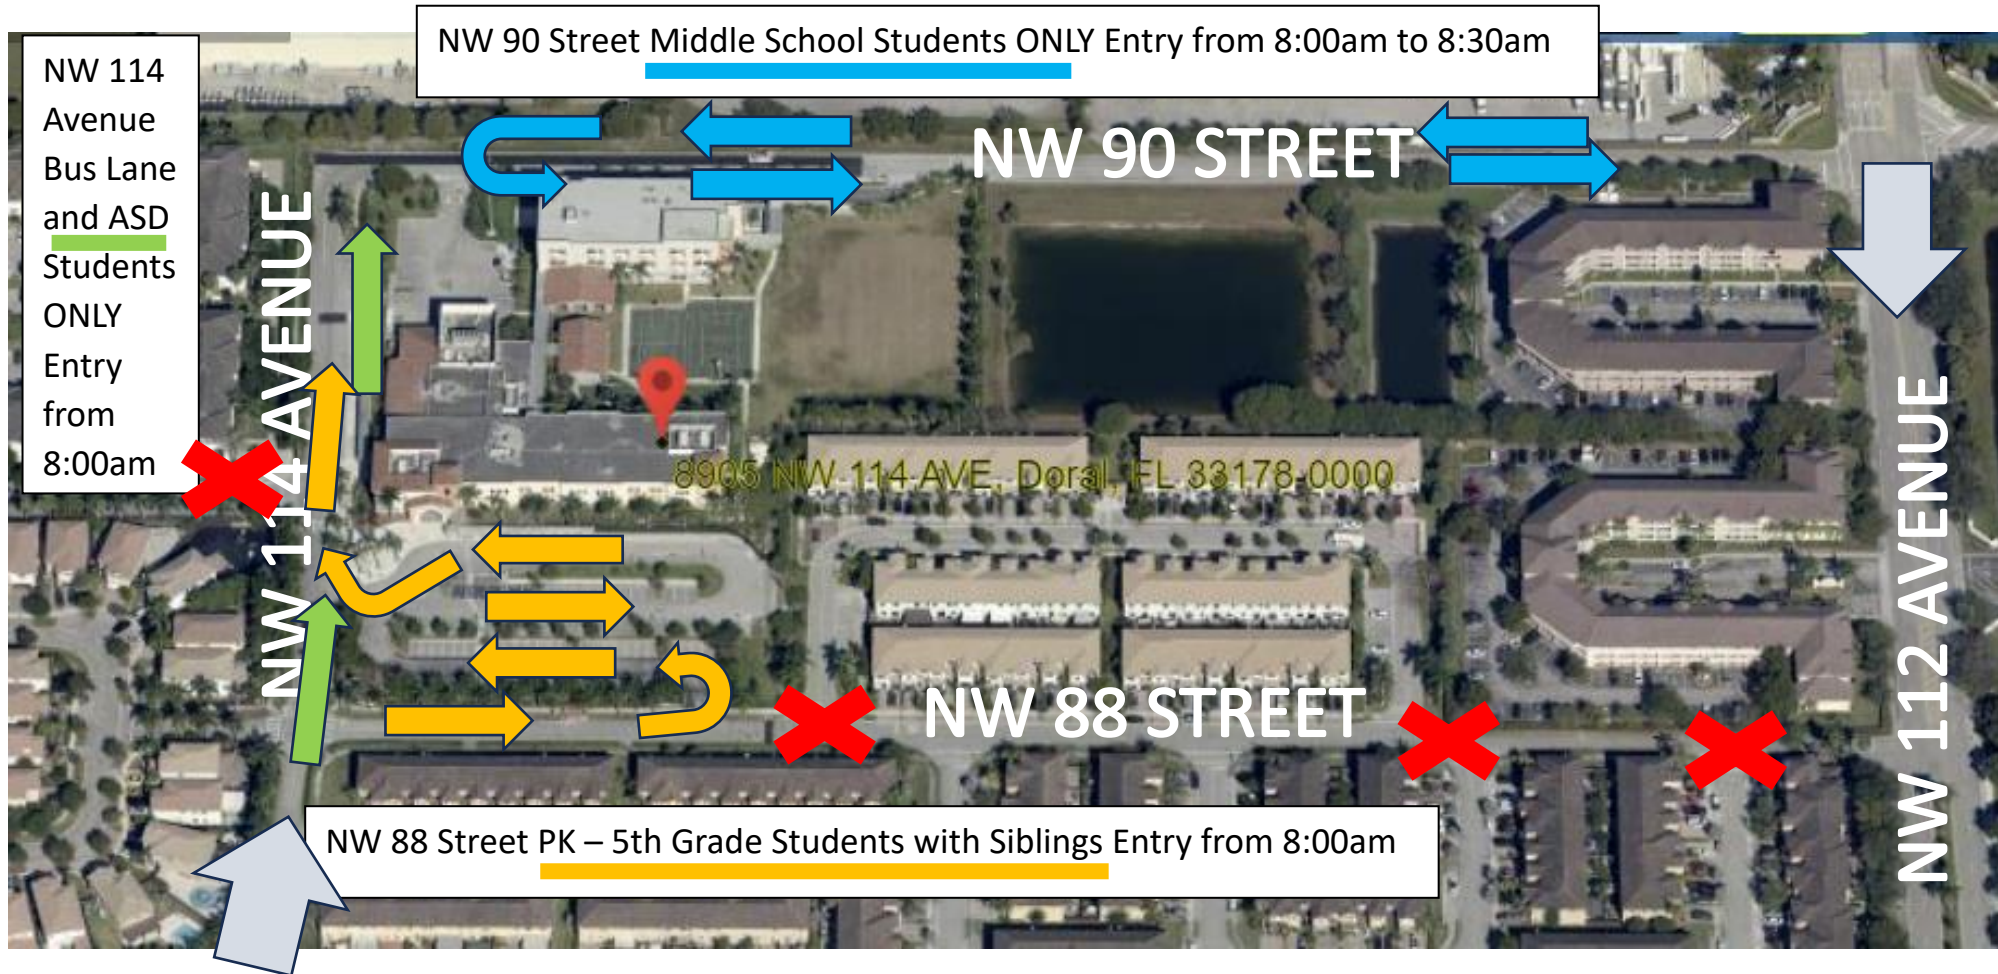

ARRIVAL 8:00AM – 8:35AM & DISMISSAL (PK-1) 1:50PM AND (2-8) 3:05PM

Only parents of students in ASD Self-contained classes will be authorized to park momentarily in the Bus Lane to drop off students at the West door.

For student safety, ALL parents driving must drop off in the car line, PreK through 5th grade from NW 88 Street, Middle School 6-8th grade from NW 90 Street. NO EXCEPTIONS!

Walkers from the community will use crosswalk and come in the West gate at the Main Entrance.

All late students must come in through the Main Entrance.